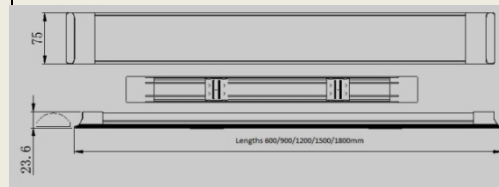

IP20 Interior Stylish Battens.

Flicker Free Technology

TP(b) rated

High Power Factor. PF>85 120° View Angle

2-6 Foot Battens in 3000K/5000K/6000K

230V, 20 to 70 Watt, up to 6300 Lumens.

Sleek Aluminium / Polycarbonate Impact Resistant Profile (Less than 1" total depth).

CRI 80 for crisp light quality

CE ROHS TP(b)

Easy installation with integral Solid Quick Release brackets (Beza Box compatible)

Suspension cable available.

IES Files available

Energy Saving up to 70%

3 Years Warranty / 50000 Hours

Fully enclosed unit, prewired at full length.