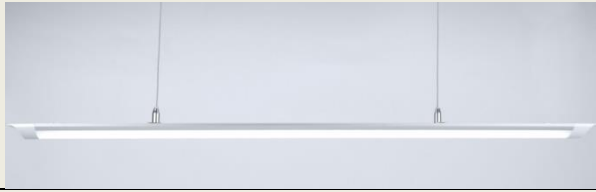

# SERIES 6000 FLICKER FREE LED Battens (TPb Std)

**IP20 Interior Stylish Battens.**

**Flicker Free Technology**

**TP(b) rated**

**High Power Factor. PF>85 120° View Angle**

**2-6 Foot Battens in 3000K/5000K/6000K**

**230V, 20 to 70 Watt, up to 6300 Lumens.**

**Sleek Aluminium / Polycarbonate Impact Resistant Profile (Less than 1" total depth).**

**CRI 80 for crisp light quality**

**CE ROHS TP(b)**

**Easy installation with integral Solid Quick Release brackets (Beza Box compatible)**